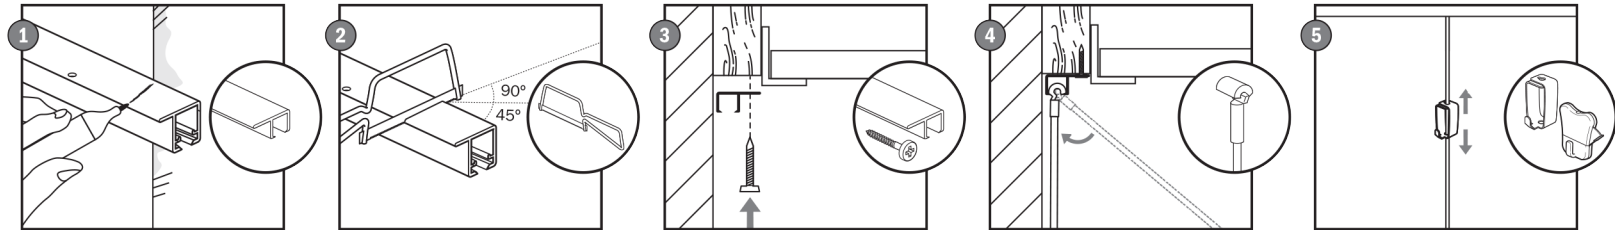

**U-Rail**

Installation Instructions

Peak Rock **Helpline**  
**020 8320 8800**

**Peak Rock Ltd**

Unit 4, Horizon Business Centre, Alder Close, Veridion Park, Erith  
Kent, DA18 4AJ, United Kingdom (UK)