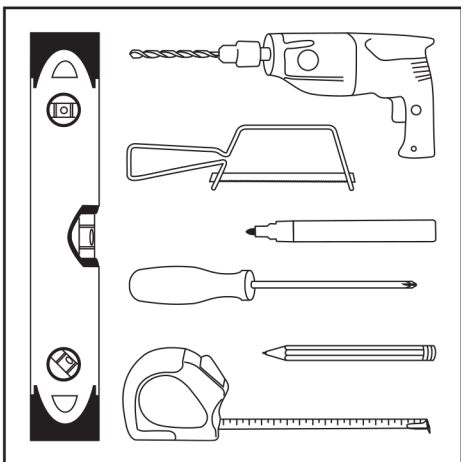

**U-Rail**

Installation Instructions

Peak Rock **Helpline**  
**020 8320 8800**

**Peak Rock Ltd**

Unit 4, Horizon Business Centre, Alder Close, Veridion Park, Erith  
Kent, DA18 4AJ, United Kingdom (UK)