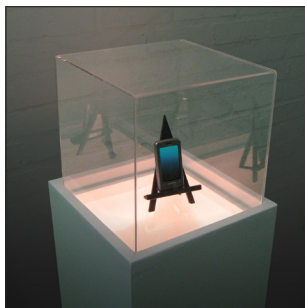

wall browser - wood

The **WOODEN WALL BROWSER** is an extremely elegant unit. Made from **hard wood**, the browser has a choice of **3 different sized display panels** (Also made of hardwood). It is a very narrow unit consisting of only **5 panels** (That can display on both sides), because of this it is able to be installed in the smallest of places, so ideal for people without the wall space for a huge wall mounted display browser. If you wanted more panels, simply **install 2 units side-by-side**, and people could never tell the difference!

wall browser - classic

The **CLASSIC WALL BROWSER** effectively displays your prints, mounted or in sleeves on your wall. Like the other metal browsers, it is made of tubular steel, making it **light weight**, but very **strong and durable**.

Please call for dimensions!

This easel is available for hire. Please call

IE-P-TRANS	Print Plinth, Transparent	£199
------------	---------------------------	------

plinth stand - cube

The **EXPO CUBE DISPLAY PLINTH** is a wooden cuboid structure, with a super **high-quality** toughened glass top. Very elegant. With the added bonus of an **optional "Internal" lighting display**, this plinth will suit any modern gallery, exhibition stand or even home. This plinth has a weight capacity of over 20kg!

Please call for dimensions!

This browser is available for hire. Please call

IE-P-CUBE	Print Plinth, Cube	£100
IE-P-CUBE-L	Print Plinth, Cube + Lighting	£150

plinth stand - lightbox

The **LIGHTBOX DISPLAY PLINTH** is a wooden 'cuboid' structure, with a super **high-quality** 'toughened' glass top. A transparent acrylic cube or product case (Sold separately) is slotted on the top, which can be used as protection for your ornaments, as well as putting the finishing touches to an extremely presentable unit.