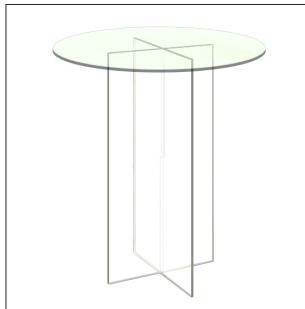

plinth stand - transparent

The **PRINT PLINTH - TRANSPARENT** is a clear **acrylic** plinth stand with **glass top**. Easy assembly with only 3 pieces to construct, all packed flat. Very elegant. Would suit any modern gallery, exhibition or even home.

Please call for dimensions!

This easel is available for hire. Please call

IE-P-TRANS	Print Plinth, Transparent	£199