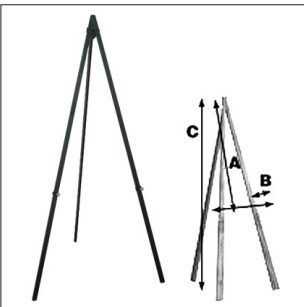

Dimensions (cm)

(A) 117 (B) 6 (C) 160 (D) 60

This easel is available for hire. Please call

GRE160-BK/BN	Greco 160cm Easel, Black or Brown	£70
GRE160-MW/SR	Greco 160cm Easel, White or Silver	£80
GRE160-LIGHT	Greco Picture Light	£call
GRE160-BAG	Greco Travel Bag (Black)	£9.99

greco transparent easel

Greco Transparent Easel is made of a transparent acrylic material. This easel is of the highest quality and is exclusive to our easel range. A **travel bag** is also available.

Dimensions (cm)

(A) 117 (B) 6 (C) 160 (D) 60

This easel is available for hire. Please call

IE-GREA160	Greco 160cm Easel, Transparent	£199.99
IE-GREA160R	Greco 160cm Easel, Transparent - Red	£249
GRE160-BAG	Greco Travel Bag (Black)	£9.99

greco metal easel

Metal Greco Easel in black or white. It **folds** together for **easy transportation**. Excellent for exhibitions and roadshows.

Dimensions (cm)

(A) Adjustable (B) 6 (C) 170

This easel is available for hire. Please call