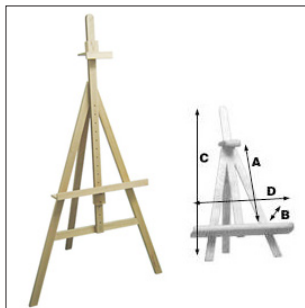

Dimensions (cm)

(A) Adjustable (B) 6 (C) 170

This easel is available for hire. Please call

GRE160-MBD	Greco Metal Double Easel, Black	£89.99
GRE160-MWD	Greco Metal Double Easel, White	£89.99
GRE160-MND	Greco Metal Double Easel, Nickel	£129.99

tripod easel

Made from **hard wood**. Designed for smaller sized **prints** and **photographs**. Great for a **table-top** display.

Dimensions (cm)

30cm: (A) 30 (B) 3.2 (C) 34.5 (D) 20

50cm: (A) 56.5 (B) 4 (C) 66 (D) 40

This easel is available for hire. Please call

IE-TRI30	Tripod 30cm Easel	£9.99
IE-TRI50	Tripod 50cm Easel	£19.99

tripod 160cm easel

Made from **hard wood**. Designed for smaller sized **prints** and **photographs**. Great for a **table-top** display.

Dimensions (cm)

160cm: (A) 105 (B) 6 (C) 155 (D) 60

This easel is available for hire. Please call

IE-TRI160	Tripod 160cm Easel	£99.99
-----------	--------------------	--------

tripod folding easel

Made from **hard wood**. These easels fold up for easy transportation. Great for exhibitions and shows.