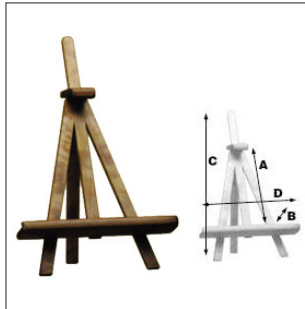

greco metal easel

Metal Greco Easel in black or white. It **folds** together for **easy transportation**. Excellent for exhibitions and roadshows.

Dimensions (cm)

(A) Adjustable (B) 6 (C) 170

This easel is available for hire. Please call

GRE160-MB	Greco Metal Easel, Black	£59.99
GRE160-MW	Greco Metal Easel, White	£59.99
GRE160-MN	Greco Metal Easel, Nickel	£99.99

greco metal easel - double

Metal Greco "Double" Easel can display 2 pictures simultaneously, one above the other!! It folds together for easy transportation. Excellent for exhibitions and road shows.

Dimensions (cm)

(A) Adjustable (B) 6 (C) 170

This easel is available for hire. Please call

GRE160-MBD	Greco Metal Double Easel, Black	£89.99
GRE160-MWD	Greco Metal Double Easel, White	£89.99
GRE160-MND	Greco Metal Double Easel, Nickel	£129.99

tripod easel

Made from **hard wood**. Designed for smaller sized **prints** and **photographs**. Great for a **table-top** display.

Dimensions (cm)

30cm: (A) 30 (B) 3.2 (C) 34.5 (D) 20

50cm: (A) 56.5 (B) 4 (C) 66 (D) 40