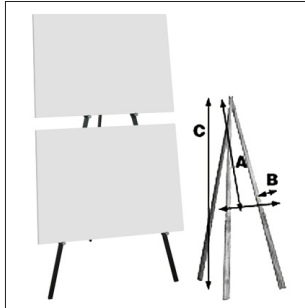

greco metal easel

Metal Greco Easel in black or white. It **folds** together for **easy transportation**. Excellent for exhibitions and roadshows.

Dimensions (cm)

(A) Adjustable (B) 6 (C) 170

This easel is available for hire. Please call

GRE160-MB	Greco Metal Easel, Black	£59.99
GRE160-MW	Greco Metal Easel, White	£59.99
GRE160-MN	Greco Metal Easel, Nickel	£99.99

greco metal easel - double

Metal Greco "Double" Easel can display 2 pictures simultaneously, one above the other!! It folds together for easy transportation. Excellent for exhibitions and road shows.

tripod easel

Made from **hard wood**. Designed for smaller sized **prints** and **photographs**. Great for a **table-top** display.

Dimensions (cm)

30cm: (A) 30 (B) 3.2 (C) 34.5 (D) 20

50cm: (A) 56.5 (B) 4 (C) 66 (D) 40