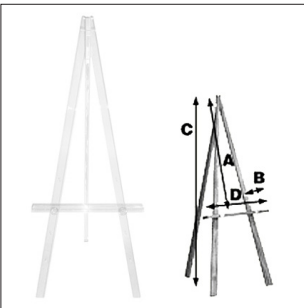

greco transparent easel

Greco Transparent Easel is made of a transparent acrylic material. This easel is of the highest quality and is exclusive to our easel range. A **travel bag** is also available.

Dimensions (cm)

(A) 117 (B) 6 (C) 160 (D) 60

This easel is available for hire. Please call

IE-GREA160	Greco 160cm Easel, Transparent	£199.99
IE-GREA160R	Greco 160cm Easel, Transparent - Red	£249
GRE160-BAG	Greco Travel Bag (Black)	£9.99