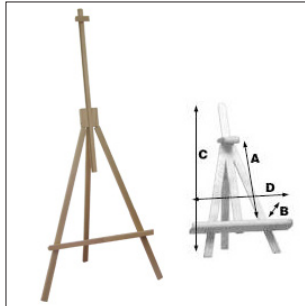

tripod easel

Made from **hard wood**. Designed for smaller sized **prints** and **photographs**. Great for a **table-top** display.

Dimensions (cm)

30cm: (A) 30 (B) 3.2 (C) 34.5 (D) 20

50cm: (A) 56.5 (B) 4 (C) 66 (D) 40

This easel is available for hire. Please call

IE-TRI30	Tripod 30cm Easel	£9.99
IE-TRI50	Tripod 50cm Easel	£19.99

tripod 160cm easel

Made from **hard wood**. Designed for smaller sized **prints** and **photographs**. Great for a **table-top** display.

Dimensions (cm)

160cm: (A) 105 (B) 6 (C) 155 (D) 60

This easel is available for hire. Please call

IE-TRI160	Tripod 160cm Easel	£99.99
-----------	--------------------	--------

tripod folding easel

Made from **hard wood**. These easels fold up for easy transportation. Great for exhibitions and shows.

Dimensions (cm)

70cm: (A) 56.5 (B) 4 (C) 66 (D) 40

160cm: (A) 160 (B) 6 (C) n/a (D) 60

250cm: (A) 250 (B) 6 (C) n/a (D) 60

This easel is available for hire. Please call

IE-TRI70F	Tripod 70cm Folding Easel	£14.99
IE-TRI160F	Tripod 160cm Folding Easel	£99.99
IE-TRI250F	Tripod 250cm Folding Easel	£129.99