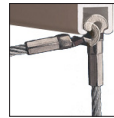

cobra anchors + perlon cord or steel cable