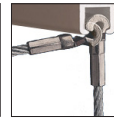

cobra anchors + perlon cord or steel cable

The Cobra Anchor house the the suspension cords and can be inserted into the rail at any point.

CP-100	Cobra + Perlon 2mm Cord 1m (3ft 4")	£2.25
CP-150	Cobra + Perlon 2mm Cord 1.5m (4ft 11")	£2.50
CP-200	Cobra + Perlon 2mm Cord 2m (6ft 7")	£2.70
CP-250	Cobra + Perlon 2mm Cord 2.5m (8ft 2")	£2.95
CP-300	Cobra + Perlon 2mm Cord 3m (9ft 10")	£3.24
CP-350	Cobra + Perlon 2mm Cord 3.5m (11ft 4")	£3.75
CS-100	Cobra + Steel 2mm Cable 1m (3ft 4")	£4.20
CS-150	Cobra + Steel 2mm Cable 1.5m (4ft 11")	£4.55
CS-200	Cobra + Steel 2mm Cable 2m (6ft 7")	£4.90
CS-250	Cobra + Steel 2mm Cable 2.5m (8ft 2")	£5.20
CS-300	Cobra + Steel 2mm Cable 3m (9ft 10")	£5.45
CS-350	Cobra + Steel 2mm Cable 3.5m (11ft 4")	£5.75