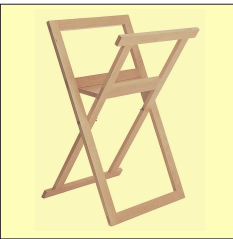

midi cradle V3

The **MIDI CRADLE BROWSER V3** effectively displays your **smaller prints**, mouted or in sleeves. Designed to hold up to **40 sleeves** 51cm x 66cm (20 x 26 inches) or A2 size. Quickly **folds away**, making it easy to transport and **ideal for fairs**.

Dimensions (cm)
Height: 89 / Length: 55 / Width: 48

This browser is available for hire. Please call

IE-MIDI Midi Cradle Browser V3 £99