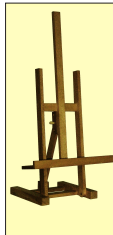

## upright easel

Made from **hard wood**. Available in light or dark shade of brown. Pictures can be displayed on **both sides** of the easel **simultaneously** without the need of extra components or extensions!

**Dimensions (cm)**

(A) 144 (B) 7.5 (C) 180 (D) 60

This easel is available for hire. Please call

IE-UPR180N Upright Easel, Light Wood £169  
 IE-UPR180B Upright Easel, Dark Wood £169

## inclinable easel

Made from **hard wood**. Designed for smaller sized **prints and photographs**. Great for a **table-top** display.

**Dimensions (cm)**

Inclinable 45cm: (A) n/a (B) 4.5 (C) 45 (D) 21

This easel is available for hire. Please call