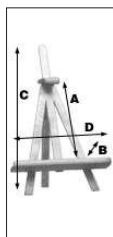

## tripod easel

Made from **hard wood**. Designed for smaller sized **prints and photographs**. Great for a **table-top** display.

**Dimensions (cm)**

Tripod 30cm: (A) 30 (B) 3.2 (C) 34.5 (D) 20

Tripod 50cm: (A) 56.5 (B) 4 (C) 66 (D) 40

## tripod folding easel

Made from **hard wood**. These easels fold up for easy transportation. Great for exhibitions and shows.

**Dimensions (cm)**

Tripod 30cm: (A) 30 (B) 3.2 (C) 34.5 (D) 20

Tripod 50cm: (A) 56.5 (B) 4 (C) 66 (D) 40