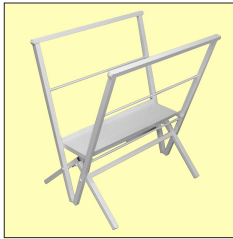

print browsers & sleeves

classic W3

Tubular steel "fold-away" **CLASSIC W3 BROWSER** is a robust and efficient browser that folds away flat when not in use! **Tubular steel** means immense strength but **light in weight**. An absolutely fantastic browser for fairs and exhibitions, at an affordable price! **Available in black or white!**

Dimensions (cm)
Height: 86 / Length: 78 / Width: 58

This browser is available for hire. Please call

IE-CW3W Classic W3 Browser, White £109

IE-CW3K Classic W3 Browser, Black £109