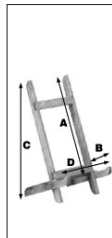

multi easel

Made from **hard wood**. Designed for smaller sized prints and photographs. Great for a table-top display.

Dimensions (cm)

Multi 30cm: (A) 30 (B) 5 (C) 35 (D) 19

Multi 50cm: (A) 50 (B) 7 (C) 60 (D) 25

This easel is available for hire. Please call

IE-MUL30 Multi 30cm Easel £9.99
IE-MUL50 Multi 50cm Easel £19.99