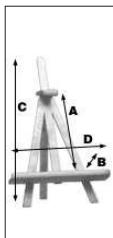

**Dimensions (cm)**

(A) 117 (B) 6 (C) 160 (D) 60

This easel is available for hire. Please call

GRE160-BK Greco 160cm Easel, Black £70  
 GRE160-BN Greco 160cm Easel, Brown £70  
 GRE160-BAG Greco Travel Bag £9.99

## greco metal easel

**Metal Greco Easel** in black or white. It **folds** together for **easy transportation**. Excellent for exhibitions and roadshows. A **travel bag** is also available.

**Dimensions (cm)**

## tripod easel

Made from **hard wood**. Designed for smaller sized **prints and photographs**. Great for a **table-top** display.

**Dimensions (cm)**

Tripod 30cm: (A) 30 (B) 3.2 (C) 34.5 (D) 20

Tripod 50cm: (A) 56.5 (B) 4 (C) 66 (D) 40