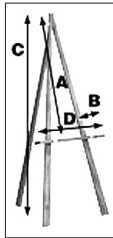

greco easel

Made from **hard wood**. The **Greco Easel** is available in **black or brown**. An easel which is ideal for **exhibitions, product promotions** and launch **presentations**. A **travel bag** is also available.

Dimensions (cm)

(A) 117 (B) 6 (C) 160 (D) 60

This easel is available for hire. Please call

GRE160-BK Greco 160cm Easel, Black £70
GRE160-BN Greco 160cm Easel, Brown £70
GRE160-BAG Greco Travel Bag £9.99