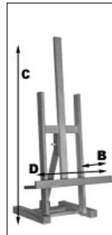

## upright easel

Made from **hard wood**. Available in light or dark shade of brown. Pictures can be displayed on **both sides** of the easel **simultaneously** without the need of extra components or extensions!

**Dimensions (cm)**

(A) 144 (B) 7.5 (C) 180 (D) 60

This easel is available for hire. Please call

IE-UPR180N Upright Easel, Light Wood £169  
 IE-UPR180B Upright Easel, Dark Wood £169

## inclinable easel

Made from **hard wood**. Designed for smaller sized **prints and photographs**. Great for a **table-top** display.

**Dimensions (cm)**

Inclinable 45cm: (A) n/a (B) 4.5 (C) 45 (D) 21

This easel is available for hire. Please call