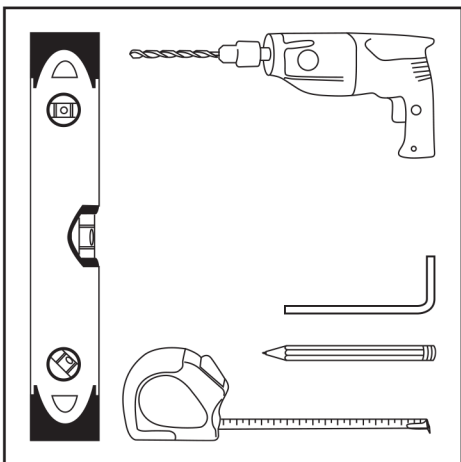

 **Paper-Rail**
Installation Instructions

Paper-rail > suspended

Peak Rock **Helpline**
020 8320 8800

Paper-rail > wall mounted

Peak Rock Ltd
Unit 4, Horizon Business Centre, Alder Close, Veridion Park, Erith
Kent, DA18 4AJ, United Kingdom (UK)