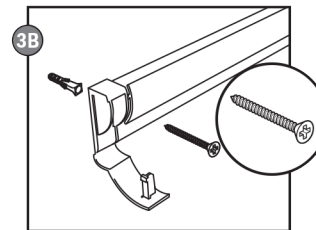

 **Paper-Rail**
Installation Instructions

Paper-rail > suspended

Peak Rock **Helpline**
020 8320 8800

Paper-rail > wall mounted

Peak Rock Ltd
Unit 4, Horizon Business Centre, Alder Close, Veridion Park, Erith
Kent, DA18 4AJ, United Kingdom (UK)