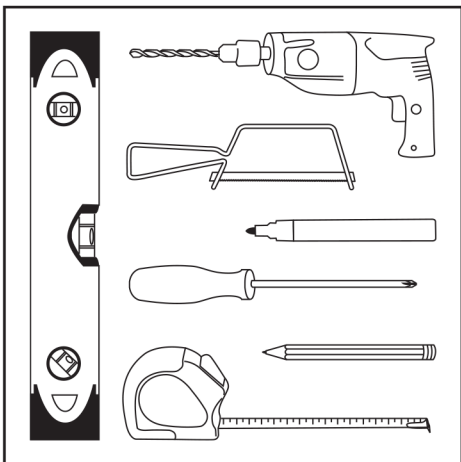

 **Cornice-Rail**
Installation Instructions

Peak Rock **Helpline**
020 8320 8800

Peak Rock Ltd
Unit 4, Horizon Business Centre, Alder Close, Veridion Park, Erith
Kent, DA18 4AJ, United Kingdom (UK)