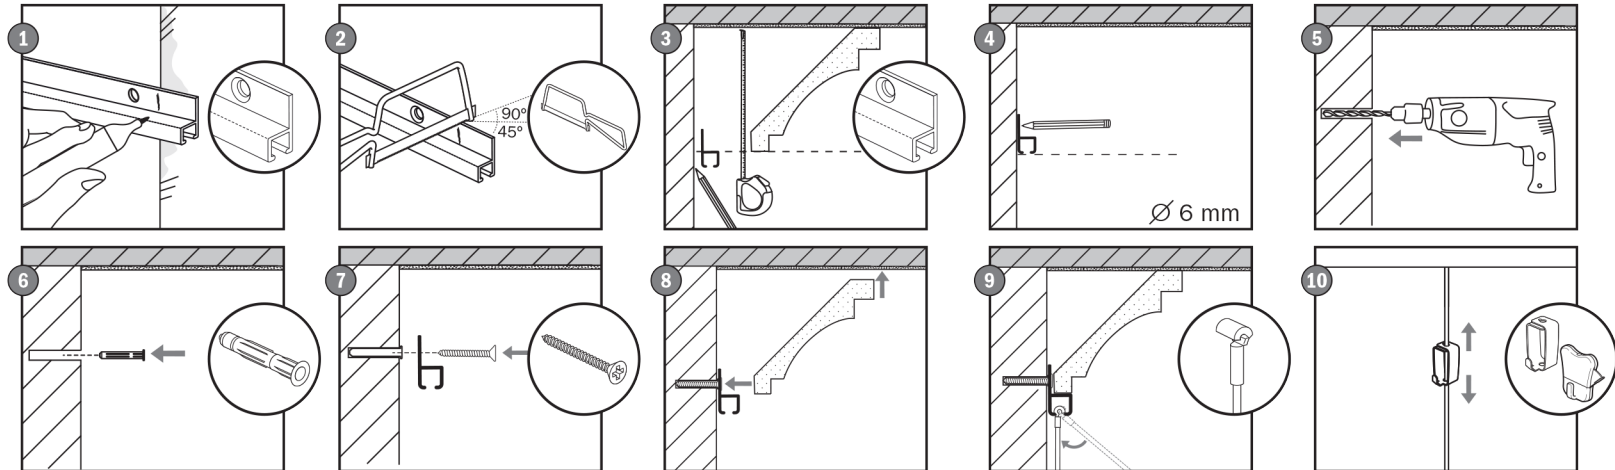

 **Cornice-Rail**
Installation Instructions

Peak Rock **Helpline**
020 8320 8800

Peak Rock Ltd
Unit 4, Horizon Business Centre, Alder Close, Veridion Park, Erith
Kent, DA18 4AJ, United Kingdom (UK)